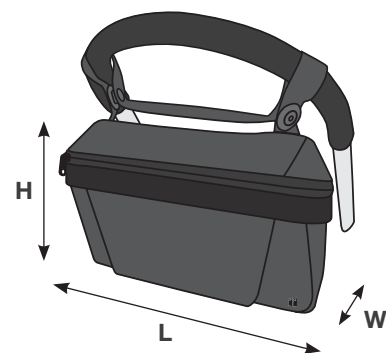

Reaching wipes has never been easier. This organizer bag has a special window pocket for wipes with magnetic closure and easy access without opening the bag's main compartment.

FIDLOCK®

Premium magnets
Quick attach and release

Side D-ring

The external side D-ring provided is perfect for hanging your disinfectant gel, keys, toy or anything else.

Dimensions

Width	10 cm
Height	20 cm
Large	33 cm
Max Weight	2.5 kg 5.5 lbs

The Nikidom stroller organizer bag offers a very refined and avant-garde aesthetic, and also allows you to have all your belongings well organized and quickly accessible.

- Can be attached to the handlebar or carried as a shoulder bag.
- Quickly attaches to the handlebar with high quality magnets
- Front pocket to keep essentials close at hand
- Special window pocket for wipes with magnetic closure and easy access
- Isothermal interior pocket to store the baby bottle
- Ring to hang keys or disinfectant gel
- Multiple interior pockets to perfectly organize all of baby's essentials.
- Compatible with most strollers