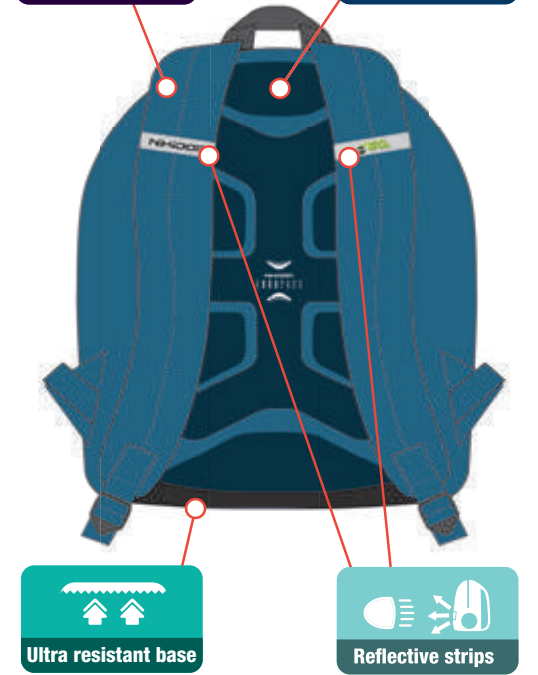

Breathable mesh in back

The Ergopads on the back panel are made of breathable mesh fabric for a better air flow, which help to keep the back dry in hot weather.

Reflective strips

They are located on the front and the straps to enhance nighttime visibility.

Waterproof PVC base

This highly resistant base will keep your belongings protected from impact and from wet surfaces

FEATURES

- Maximum comfort guaranteed thanks to the **Nikidom Ergopads** on the backrest: foam pads covered with **breathable mesh**, and of different thicknesses to ensure **optimum cushioning** in the different areas of the back
- Side pocket with access to a **secret compartment** inside!
- Fun round side pockets
- Adjustable, extra padded and ergonomic straps
- Ultra-resistant and waterproof PVC base
- Highly resistant and water repellent fabric
- Reflective strips on the front and on the straps for better nighttime visibility.
- Size: 29 cm wide (without the side pockets) x 38 cm high x 17 cm deep
- Capacity: 15 liters
- Weight: 574 grams