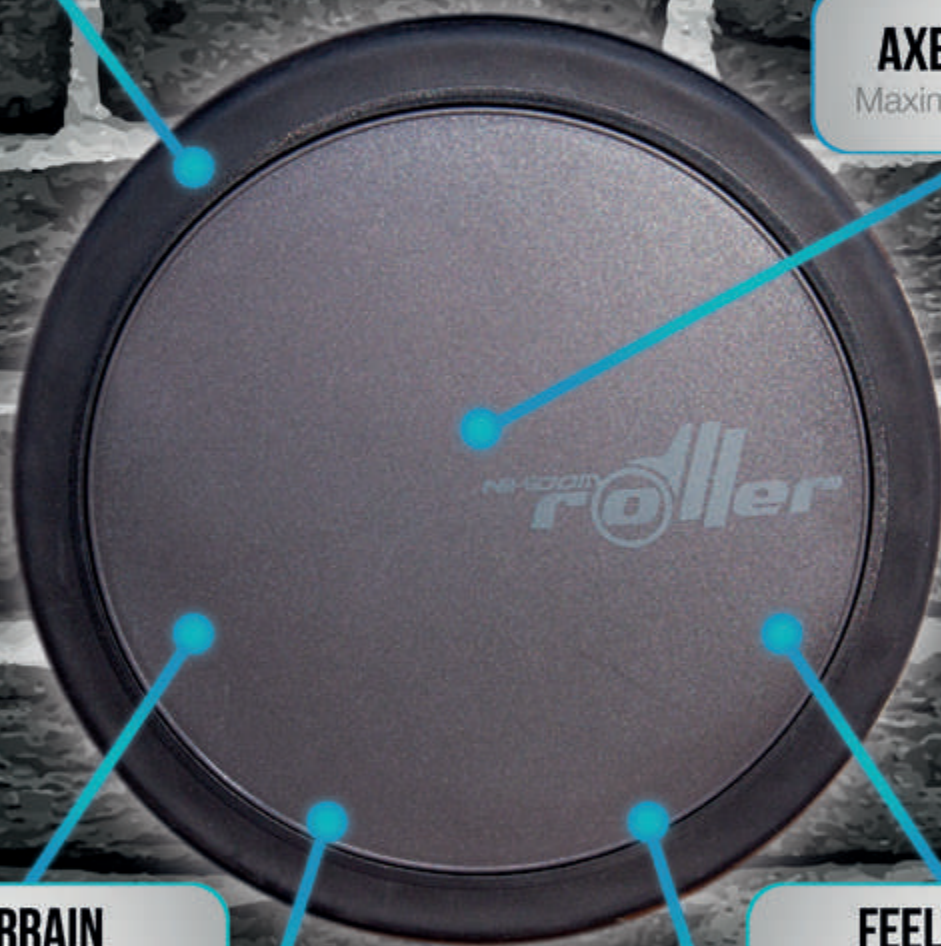

¿WHEN TO USE ROLLER UP STRAPS?

Only to go up or down the stairs

The rest of the time always push or pull Roller UP by its ergonomic handle

THE ONLY TROLLEY WITH BIG WHEELS

BIGGER IS BETTER

EASY STEERING

Smooth maneuvering!

AXEL-LESS WHEEL

Maximizes inner capacity

ALL TERRAIN

Snow, gravel, sand...
Wherever you want to go!

FEELS LIGHTER

The center of gravity is
closer to the rotational axis

SILENT & DURABLE

Polyurethane tire

SUPER STABLE

No swinging from side to side

🎯 **ROLLER UP CAMO [9612]**
 🎯 **ROLLER UP XL CAMO [9662]**

🎯 **ROLLER UP TROPIC [9613]**
 🎯 **ROLLER UP XL TROPIC [9663]**

🎯 **ROLLER UP SAFARI [9615]**
 🎯 **ROLLER UP XL SAFARI [9665]**