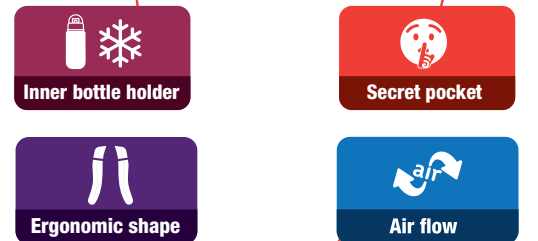

Breathable mesh in back

The Ergopads on the back panel are made of breathable mesh fabric for a better air flow, which help to keep the back dry in hot weather.

Reflective strips

They are located on the front and the straps to enhance nighttime visibility.

Waterproof PVC base

This highly resistant base will keep your belongings protected from impact and from wet surfaces

FEATURES

- Maximum comfort guaranteed thanks to the **Nikidom Ergopads** on the backrest: foam pads covered with **breathable mesh**, and of different thicknesses to ensure **optimum cushioning** in the different areas of the back
- Side pocket with access to a **secret compartment** inside!
- Fun round side pockets
- Adjustable, extra padded and ergonomic straps
- Ultra-resistant and waterproof PVC base
- Highly resistant and water repellent fabric
- Reflective strips on the front and on the straps for better nighttime visibility.
- Size: 29 cm wide (without the side pockets) x 38 cm high x 17 cm deep
- Capacity: 15 liters
- Weight: 574 grams