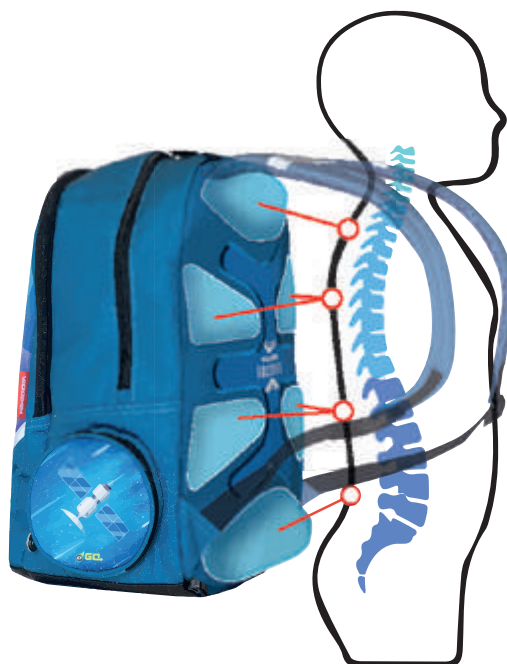

Maximum comfort with Nikidom Ergopads

Optimum cushioning and adaptability thanks to the Ergopads on the back panel: **comfy foam pads** covered with **breathable mesh**, and of **different thicknesses** tailored to provide a varying level of support to the distinct areas of the back.

NOTE: The colours shown in this catalogue may vary on the physical product. Colours may also vary from one production batch to another.